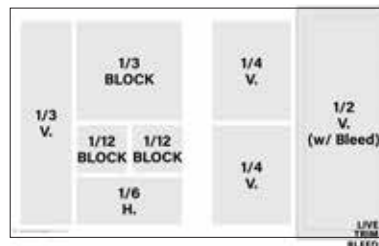

Ads with Bleed Pay special attention to the *live area*, *trim* and *bleed*.