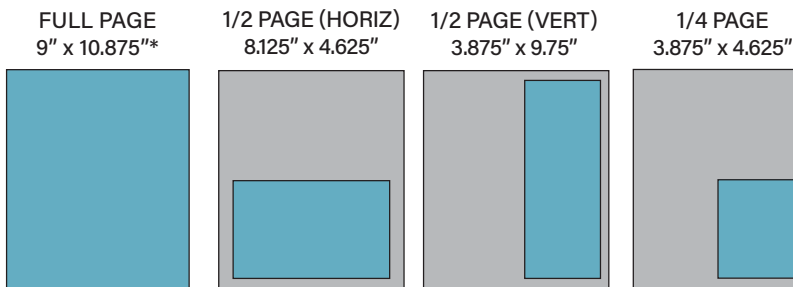

### Common Ad Problems to Avoid:

Please check your ad for these errors before uploading:

- Incorrect dimensions
- Text outside the live area (allow 1/4 inch at least, 1/2 inch preferred)
- Non-bleed ads that bleed (and vice versa)
- Low-resolution images
- Images not converted to CMYK
- Spot color/PMS used in the color space
- Position marks or color bars in the live area (suggested both crops and bleed marks be off to .125" or more)

AD LAYOUT

\* Ad size is without required .125" bleed.