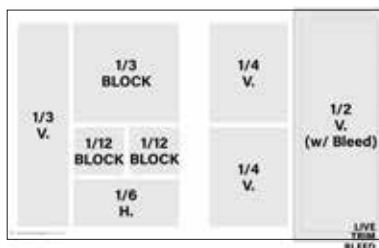

Ads with Bleed Pay special attention to the *live area*, *trim* and *bleed*.