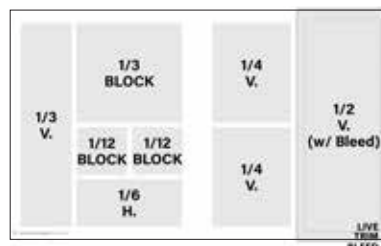

Ads with Bleed Pay special attention to the *live area*, *trim* and *bleed*.