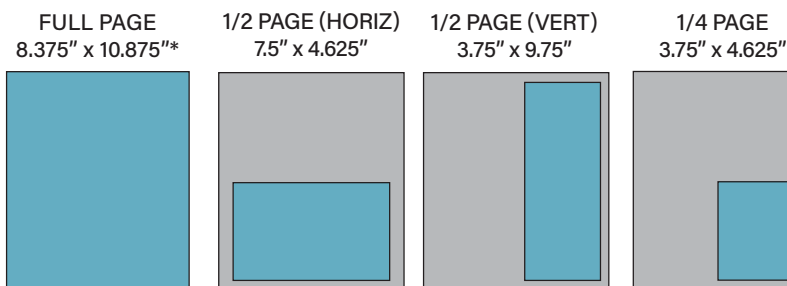

General Information

Publication Trim Size:

8.375" x 10.875"

Live Area: All important items (text, logo, etc) 0.25" from trim on all sides

Bleed: 0.125" beyond trim on all sides

Binding Method:

Perfect Bound, jogs to foot

We want your Ad To Print Correctly

Late ads with problems or last-minute changes increase the chance of print error. Please make every effort to deliver your materials on time and to our specifications.

Common Ad Problems to Avoid:

Please check your ad for these errors before uploading:

- Incorrect dimensions
- Text outside the live area (allow 1/4 inch at least, 1/2 inch preferred)
- Non-bleed ads that bleed (and vice versa)
- Low-resolution images
- Images not converted to CMYK
- Spot color/PMS used in the color space
- Position marks or color bars in the live area (suggested both crops and bleed marks be off to .125" or more)

AD LAYOUT

* Ad size is without required .125" bleed.

Ads with Bleed

Pay special attention to the **live area**, **trim** and **bleed**.