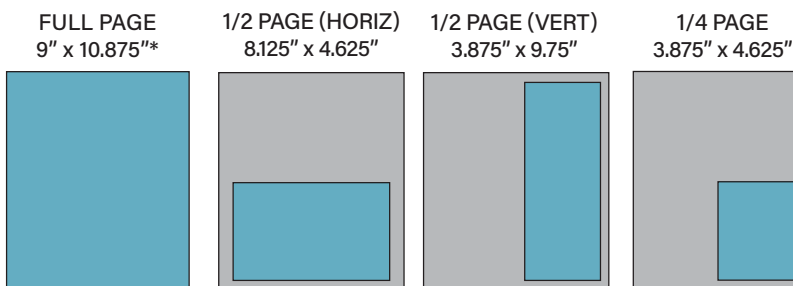

General Information

Publication Trim Size:

9" x 10.875"

Live Area: All important items (text, logo, etc) 0.25" from trim on all sides

Bleed: 0.125" beyond trim on all sides

Binding Method:

Perfect Bound, jogs to foot

Common Ad Problems to Avoid:

Please check your ad for these errors before uploading:

- Incorrect dimensions
- Text outside the live area (allow 1/4 inch at least, 1/2 inch preferred)
- Non-bleed ads that bleed (and vice versa)
- Low-resolution images
- Images not converted to CMYK
- Spot color/PMS used in the color space
- Position marks or color bars in the live area (suggested both crops and bleed marks be offset to .125" or more)

AD LAYOUT

* Ad size is without required .125" bleed.

Ads with Bleed

Pay special attention to the **live area**, **trim** and **bleed**.