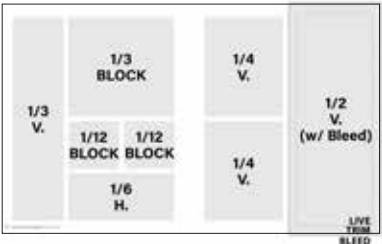

Ads with Bleed Pay special attention to the *live area*, *trim* and *bleed*.