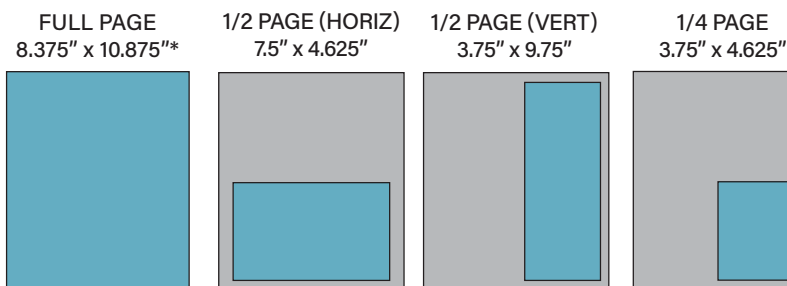

AD SIZE	DIMENSIONS	BLEED	LIVE AREA
Double Page*	16.75" x 10.875"	17" x 11.125"*	16.25" x 10.375"
Full Page*	8.375" x 10.875"	8.625" x 11.125"*	7.875" x 10.375"
1/2 Vertical	3.75" x 9.75"	N/A	N/A
1/2 Horizontal	7.5" x 4.625"	N/A	N/A
1/4 Page	3.75" x 4.625"	N/A	N/A
1/8 Horizontal	3.75" x 2.1875"	N/A	N/A

General Information

Publication Trim Size:

9" x 10.875"

Safety: 0.25" from trim on all sides

Bleed: 0.125" beyond trim on all sides

Binding Method:

Perfect Bound, jogs to foot

Image Resolution: 300 dpi

AD LAYOUT

* Ad size is without required .125" bleed.

Ads with Bleed

Pay special attention to the **live area**, **trim** and **bleed**.