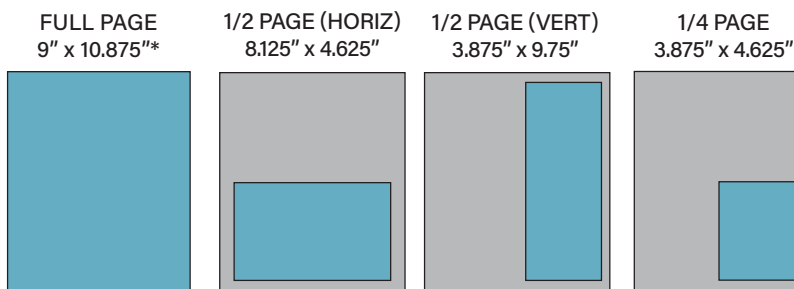

AD SIZE	DIMENSIONS	BLEED	LIVE AREA
Double Page*	18" x 10.875"	18.25" x 11.125"*	17.5" x 10.375"
Full Page*	9" x 10.875"	9.25" x 11.125"*	8.5" x 10.375"
1/2 Vertical	3.875" x 9.75"	N/A	N/A
1/2 Horizontal	8.125" x 4.625"	N/A	N/A
1/4 Page	3.875" x 4.625"	N/A	N/A
1/8 Horizontal	3.875" x 2.125"	N/A	N/A

General Information

Publication Trim Size:

9" x 10.875"

Safety: 0.25" from trim on all sides

Bleed: 0.125" beyond trim on all sides

Binding Method:

Perfect Bound, jogs to foot

Image Resolution: 300 dpi

AD LAYOUT

* Ad size is without required .125" bleed.

Ads with Bleed

Pay special attention to the **live area**, **trim** and **bleed**.