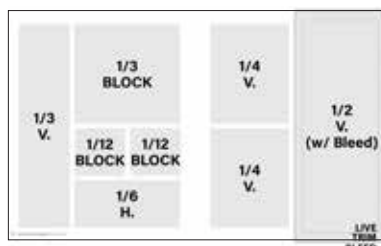

Ads with Bleed Pay special attention to the *live area*, *trim* and *bleed*.